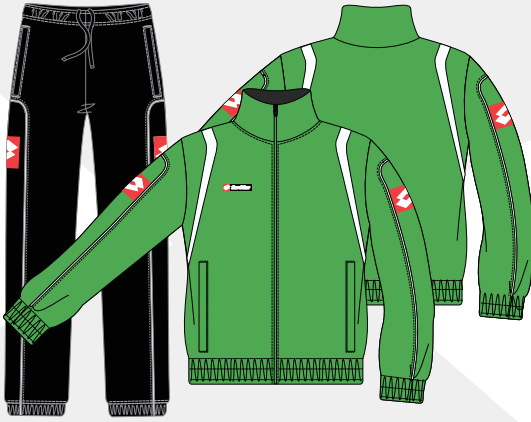

OLYMPIA WARM UP

CODE ADT K3073
YTH K3098
COLOR GRASS/WHITE/BLACK
SIZES YS, YM, YL, S, M, L, XL, XXL, XXXL
PRICE ADT $90
YTH $80