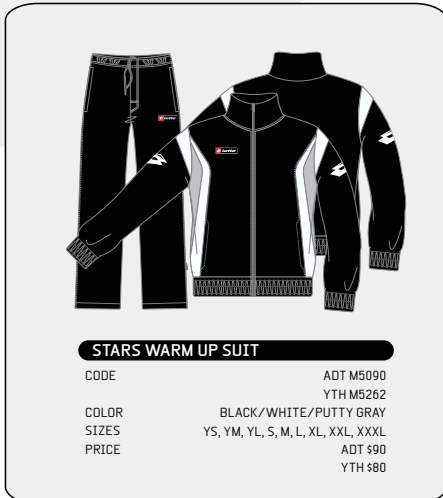

T-SHIRT

Constructed with 100% cotton, with durable crew neckband. Other colors available upon request.

OLYMPIA WARM UP

CODE ADT K3070
YTH K3095
COLOR NAVY/WHITE
SIZES YS, YM, YL, S, M, L, XL, XXL, XXXL
PRICE ADT \$90
YTH \$80

OLYMPIA WARM UP

CODE ADT K3072
YTH K3097
COLOR BLACK/WHITE
SIZES YS, YM, YL, S, M, L, XL, XXL, XXXL
PRICE ADT \$90
YTH \$80

OLYMPIA WARM UP

CODE ADT K3073
YTH K3098
COLOR GRASS/WHITE/BLACK
SIZES YS, YM, YL, S, M, L, XL, XXL, XXXL
PRICE ADT \$90
YTH \$80

OLYMPIA WARM UP

CODE ADT K8825
YTH K8827
COLOR RED/WHITE/BLACK
SIZES YS, YM, YL, S, M, L, XL, XXL, XXXL
PRICE ADT \$90
YTH \$80

STARS WARM UP SUIT

CODE ADT M5090
YTH M5262
COLOR BLACK/WHITE/PUTTY GRAY
SIZES YS, YM, YL, S, M, L, XL, XXL, XXXL
PRICE ADT \$90
YTH \$80