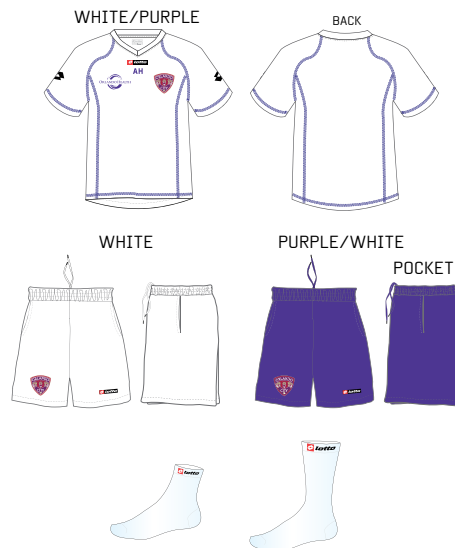

TRAVELING POLOS

WARM UP JACKET

SWEAT SHIRT

WIND RAIN JACKET

COACHES SET

WARM UP PANTS

MID PANTS

JACKET