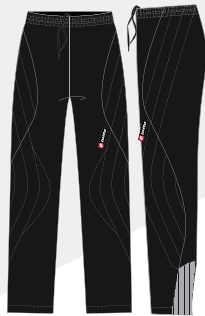

HERO JERSEY

CODE HJ1001
 COLOR BLACK
 SIZES YS, YM, YL, S, M, L, XL, XXL
 PRICE YTH \$26
 ADT \$28

SHORT

CODE HS1001
 COLOR BLACK
 SIZES YS, YM, YL, S, M, L, XL, XXL
 PRICE YTH \$16
 ADT \$18

SPECIAL COLORS AVAILABLE UPON REQUEST

STYLE DESCRIPTION

GOALIE

SCORPIO LONG SLEEVE

CODE	GKJ1001
COLOR	GRAY/RED 130
SIZES	YM,YL, S, M, L, XL, XXL
PRICE	\$50

MIX AND MATCH INLINE COLORS
SEMI CUSTOM AND CUSTOM

SCORPIO SHORT SLEEVE

CODE	GKJ1002
COLOR	YELLOW/RED 128
SIZES	YM,YL, S, M, L, XL, XXL
PRICE	\$45

SCORPIO SHORT SLEEVE

CODE	GKJ1002
COLOR	ORANGE/GRAY 129
SIZES	YM,YL, S, M, L, XL, XXL
PRICE	\$45

PANTS

CODE	M5063
COLOR	BLACK
SIZES	M, L, XL, XXL
PRICE	\$50

SHORT

CODE	YTHM5229
	ADT N2828
COLOR	BLACK
SIZES	YS, YM,YL, S, M, L, XL, XXL
PRICE	\$30