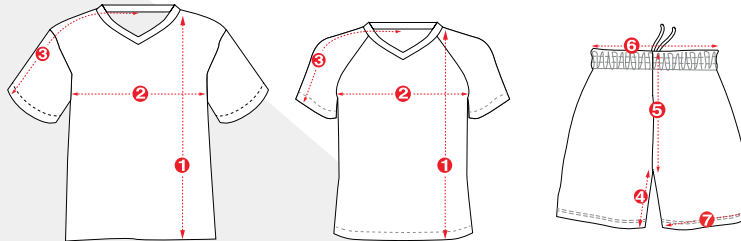

GAME WEAR SPECS

	S	M	L	XL	XXL
1. FRONT BODY LENGTH	26.75	27.75	29	30	31
2. CHEST	41.5	43.5	46	48.25	50.5
3. SLEEVE LENGTH	18.75	19.75	20.75	21.75	22.75
4. INSEAM	6.25	6.5	6.75	7	7.25
5. RISE	25.5	27	28.25	29.75	31
6. WAIST RELAXED	28	30	32	34	36
7. LEG OPENING	24	25	26	27	28

MEN

	S	M	L	XL	XXL
1. FRONT BODY LENGTH	25.25	26.5	27.5	28.75	29.75
2. CHEST	39	41	43	45	47
3. SLEEVE LENGTH	16.5	17	17.75	18.5	19
4. INSEAM	6	6.25	6.5	6.75	7
5. RISE	24	25.5	27	28.25	29.75
6. WAIST RELAXED	26	28	30	32	34
7. LEG OPENING	23	24	25	26	27

WOMEN

	S	M	L
1. FRONT BODY LENGTH	23	24.25	25.5
2. CHEST	34	36	38
3. SLEEVE LENGTH	15.5	16.5	17.5
4. INSEAM	5.75	6	6.25
5. RISE	20.25	21.5	23
6. WAIST RELAXED	22	24	26
7. LEG OPENING	19.75	20.75	21.75

YOUTH

WARM UP SPECS

SUIT STARS PL CUFF JR

	XXS	XS	S	M	L	XL
A LENGTH OF BACK ON CENTER	46.5	49.5	52.5	56.5	60.5	64.5
B LENGTH OF FRONT						
C 1/2 CHEST	42.0	44.0	46.0	49.0	52.0	55.0
D 1/2 WIDTH OF SLEEVE 2 CM UNDER ARM HOLE	16.7	17.6	18.5	19.6	20.7	21.8
E 1/2 WIDTH OF BOTTOM RELAXED	32.5	34.5	36.5	39.5	42.5	45.5
F LENGTH OF SLEEVE FROM 1/2 NECK HOLE	59.0	64.0	69.0	74.0	79.0	84.0
G 1/2 WIDTH OF BOTTOM SLEEVE RELAXED	7.0	7.5	8.0	8.5	9.0	9.5
H LENGTH OF SHOULDERS ON BACK	34.0	35.5	37.0	39.0	41.0	43.0
J LENGTH STARTING FROM UNDER WAIST BAND	68.5	75.5	82.5	89.5	96.5	103.5
L 1/2 WIDTH OF WAIST BAND ELASTIC RELAXED	26.0	27.5	29.0	31.0	33.0	35.0
M POSITION OF KNEE BELOW W/BAND	38.4	41.7	45.0	48.3	51.6	54.9
N 1/2 WIDTH OF BOTTOM ELASTIC RELAXED	13.0	13.5	14.0	14.5	15.0	15.5
O LENGTH OF FRONT RISE	19.1	20.3	21.5	22.7	23.9	25.1
P LENGTH OF BACK RISE	26.5	28.0	29.5	31.0	32.5	34.0
R LENGTH OF INSIDE LEG	51.5	57.5	63.5	69.5	75.5	81.5

SUIT OLIMPIA PL CUFF

	S	M	L	XL	XXL	XXXL
A LENGTH OF BACK ON CENTER	66.0	68.0	70.0	73.0	76.0	79.0
B LENGTH OF FRONT						
C 1/2 CHEST	58.0	60.0	62.0	65.0	68.0	71.0
D 1/2 WIDTH OF SLEEVE 2 CM UNDER ARM HOLE	24.6	25.3	26.0	27.0	28.0	29.0
E 1/2 WIDTH OF BOTTOM RELAXED	46.0	48.0	50.0	53.0	56.0	59.0
F LENGTH OF SLEEVE FROM 1/2 NECK HOLE	86.0	88.0	90.0	92.5	95.0	97.5
G 1/2 WIDTH OF BOTTOM SLEEVE RELAXED	10.5	11.5	11.5	12.5	12.5	13.5
H LENGTH OF SHOULDERS ON BACK	46.0	47.5	49.0	51.0	53.0	55.0
J LENGTH STARTING FROM UNDER WAIST BAND	102.0	104.5	107.0	109.5	112.0	114.5
L 1/2 WIDTH OF WAIST BAND ELASTIC RELAXED	35.0	37.0	39.0	41.0	43.0	45.0
M POSITION OF KNEE BELOW W/BAND	26.9	27.7	28.5	29.5	30.5	31.5
N 1/2 WIDTH OF BOTTOM ELASTIC RELAXED	16.0	16.5	17.0	17.5	18.0	18.5
O LENGTH OF FRONT RISE	24.3	25.0	25.7	26.4	27.1	27.8
P LENGTH OF BACK RISE	37.1	38.3	39.5	40.7	41.9	43.1
R LENGTH OF INSIDE LEG	79.4	81.2	83.0	84.8	86.6	88.4