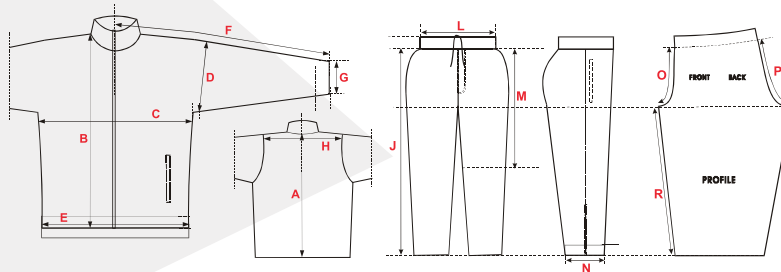

FABRIC SPECS

Nano dry tech:

Lotto's innovative microfiber fabric with natural moisture wicking construction and special anti-microbial treatment to keep you cool, dry and free from odor. The UV rating exceeds SPF 30.

Poly Stretch Micro Jersey:

Light weight with wicking properties, soft draping body enhancing fit.

Mid Weight Polyester Dyed to Match Short fabric:

Our mid weight fabric designed for dyed to match Olympia and Magma shorts is sturdy and durable and affords better wear and coverage for shorts paired with the lighter weight jerseys.

Poly/Spandex Micromesh:

80 poly 20 spandex microfiber super two-way stretch mesh for superb venting and that extra stretch on key body stress areas.

80% Poly - 20% Lycra power. Better compression and muscle recovery during and after competition.